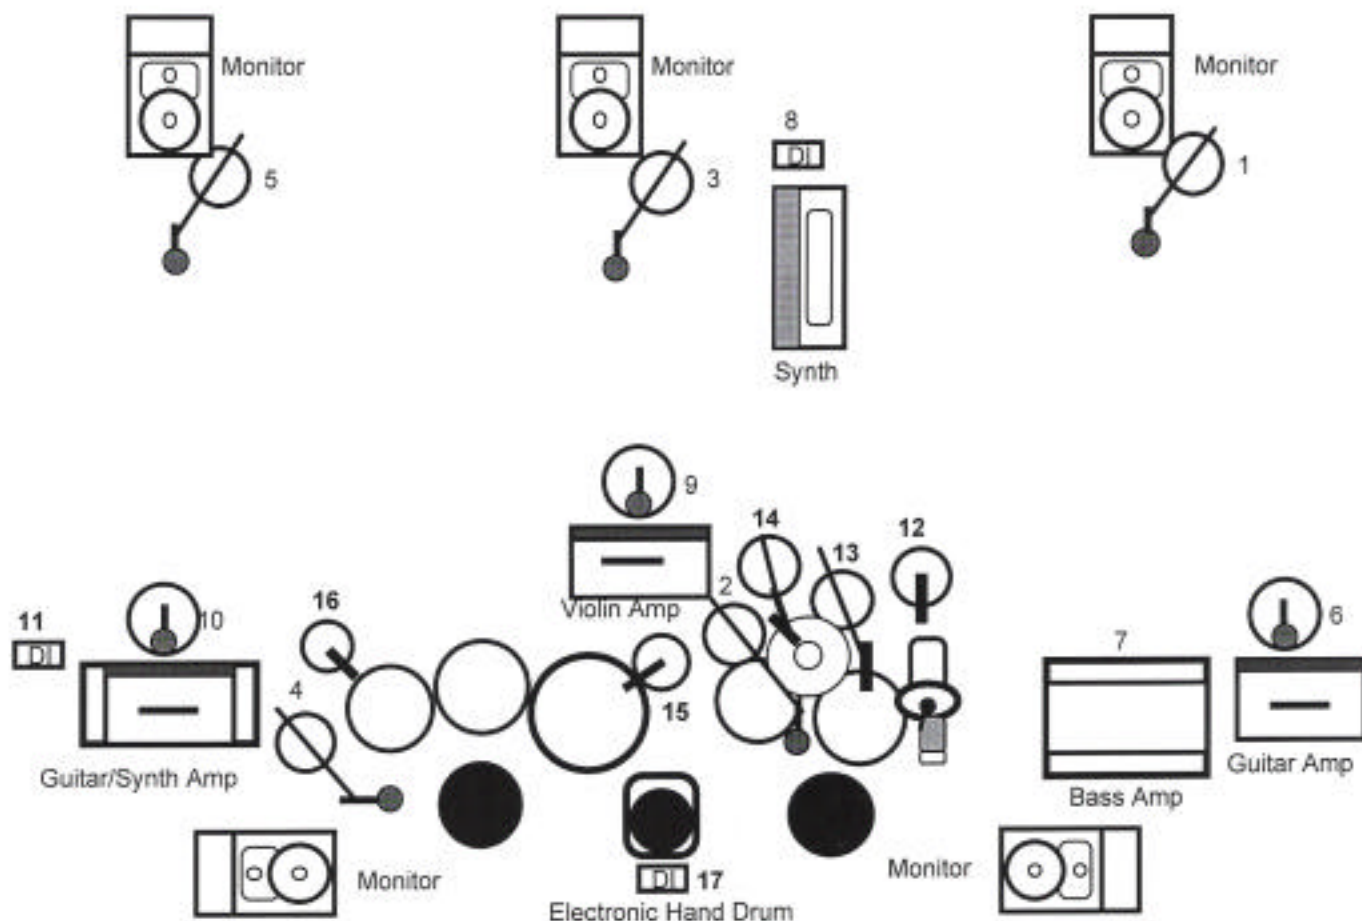

TUATHA STAGE PLOT

TUATHA

Input List:

- 1 Vocal
- 2 Vocal
- 3 Vocal
- 4 Vocal
- 5 Vocal
- 6 Guitar Amp
- 7 Bass Amp (XLR Line Out)
- 8 Synth (DI)
- 9 Violin Amp
- 10 Guitar/Synth Amp
- 11 Nylon String Acoustic Guitar (DI or XLR Line Out)
- 12 Kick
- 13 Hand Drum
- 14 Overhead
- 15 African Drum L
- 16 African Drum R
- 17 Electronic Drum (DI)